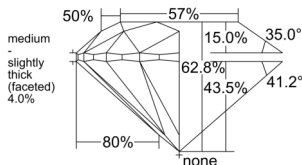

GIA®

FACSIMILE

GIA REPORT 2537502454

Verify this report at GIA.edu

GIA NATURAL DIAMOND DOSSIER®

September 22, 2025
GIA Report Number 2537502454
Shape and Cutting Style ..... Round Brilliant
Measurements ..... 5.33 - 5.38 x 3.36 mm

GRADING RESULTS

Carat Weight ..... 0.60 carat
Color Grade L
Clarity Grade S11
Cut Grade ..... Excellent

ADDITIONAL GRADING INFORMATION

Polish ..... Excellent
Symmetry ..... Excellent
Fluorescence ..... None
Clarity Characteristics ..... Feather
Inscription(s): GIA 2537502454

PROPORTIONS

GRADING SCALES

GIA COLOR SCALE

COLORED	D
	E
	F
	G
	H
	I
	J
NEAR COLORLESS	K
	L
FAIN	M
	N
	O
	P
VERY LIGHT	Q
	R
	S
	T
	U
	V
	W
	X
	Y
LIGHT	Z

GIA CLARITY SCALE

FLAWLESS	INTERNAL FLAWLESS	
		FLAWLESS
VERY VERY SLIGHTLY INCLUDED	VVS₁	
	VVS₂	
VERY SLIGHTLY INCLUDED	VS₁	
	VS₂	
SLIGHTLY INCLUDED	SI₁	
	SI₂	
INCLUDED	I₁	
	I₂	
	I₃	

GIA CUT SCALE

EXCELLENT
VERY GOOD
GOOD
FAIR
POOR